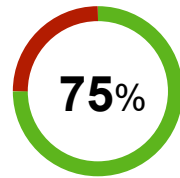

Dashboard

Home / Assessment / CMMC Level 1 Self-Assessment / Level 1 Dashboard

Back

Intake Form

Assessment

Roles

SSP

General