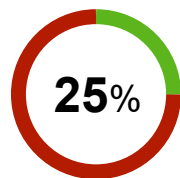

Evidence

In this sample, an artifacts is provided to address CMMC requirements