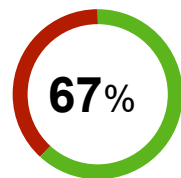

Evidence

In this sample, an artifacts is provided to address CMMC requirements