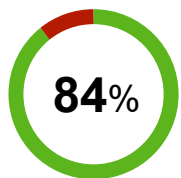

Dashboard

Home / Assessment / CMMC Level 1 Self-Assessment / Level 1 Dashboard

Back

Intake Form

Assessment

Roles

SSP

General